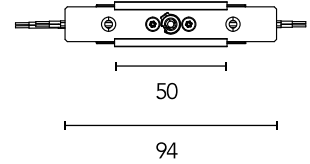

FLOS

06.0664.14 Black

Electrical linear joint

Designed by FLOS Architectural

Suspension

Linear connection used to distribute power in a straight line.

Are you a professional and your project needs consulting and support?

[BOOK AN APPOINTMENT](#)

Main specifications

Mounting	Suspension
Environments	Indoor dry location

Physical

Colour	Black
IP internal	20

Download

[Mounting instructions](#)

Photometric