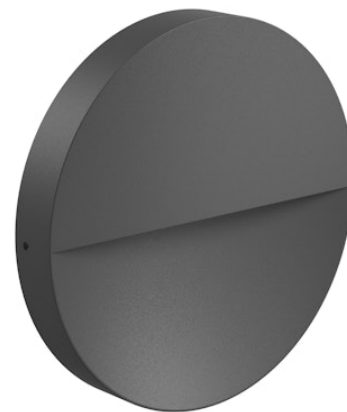

FLOS

FA54200733 Anthracite

Eclipse

Designed by FLOS Outdoor, 2013

Eclipse 230V LED source included. Electrical power supply 220-240 ON/OFF. Equipped with a 200mm protruding section of neoprene cable and a kit with crimpable connectors and adhesive heat-shrinkable sleeves that guarantee the tightness of the connection.

Are you a professional and your project needs consulting and support?

[BOOK AN APPOINTMENT](#)

Main specifications

EAN	8054793694832
Mounting	Wall
Light source type	LED
Light sources included	Yes
LED type	Power LED
Number of lamps	1
Power (W)	6
System power (W)	10
Source flux (lm)	739
Lumen Output (lm)	387

Physical

Colour	Anthracite
Orientation	Fixed
Net weight (kg)	0.95
Package height (mm)	40
Package width (mm)	250
Package length (mm)	250
IP internal	65

Download

[Mounting instructions](#) ZIP

Photometric Files