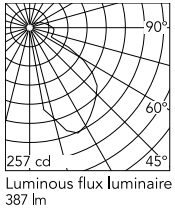

Physical

Colour	Anthracite
Orientation	Fixed
Net weight (kg)	0.95
Package height (mm)	40
Package width (mm)	250
Package length (mm)	250
IP internal	65

Download

[Mounting instructions](#) ZIP

Photometric Files

[LDT / IES](#) ZIP

Technical Drawings

[2D](#) ZIP

[3D](#) ZIP

Schematic light drawing

Photometric

Lighting type	Direct
Light distribution	Asymmetric
CCT (K)	2700
CRI>	80
Extreme cut off	No

Electrical