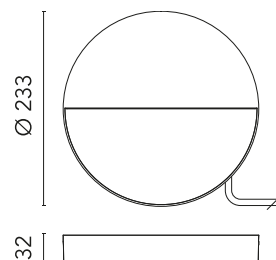

Main specifications

EAN	8054793694832
Mounting	Wall
Light source type	LED
Light sources included	Yes
LED type	Power LED
Number of lamps	1
Power (W)	6
System power (W)	10
Source flux (lm)	739
Lumen Output (lm)	387

Physical

Colour	Anthracite
Orientation	Fixed
Net weight (kg)	0.95
Package height (mm)	40
Package width (mm)	250
Package length (mm)	250
IP internal	65

Download

[Mounting instructions](#) ZIP

Photometric Files

[LDT / IES](#) ZIP

Technical Drawings

[2D](#) ZIP

[3D](#) ZIP