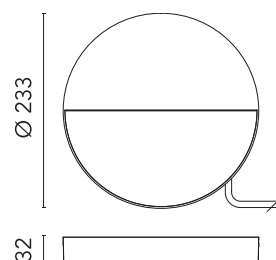

FLOS

FA54200730 Black

Eclipse

Designed by FLOS Outdoor, 2013

Eclipse 230V LED source included. Electrical power supply 220-240 ON/OFF. Equipped with a 200mm protruding section of neoprene cable and a kit with crimpable connectors and adhesive heat-shrinkable sleeves that guarantee the tightness of the connection.

Are you a professional and your project needs consulting and support?

[BOOK AN APPOINTMENT](#)

Main specifications

EAN	8054793694825
Mounting	Wall
Light source type	LED
Light sources included	Yes
LED type	Power LED
Number of lamps	1
Power (W)	6
System power (W)	10
Source flux (lm)	739
Lumen Output (lm)	387

Physical

Colour	Black
Orientation	Fixed
Net weight (kg)	0.95
Package height (mm)	40
Package width (mm)	250
Package length (mm)	250
IP internal	65

Download

[Mounting instructions](#)  ZIP

Photometric Files

[LDT / IES](#)  ZIP

Technical Drawings

[2D](#)  ZIP

[3D](#)  ZIP

Schematic light drawing

Photometric

Lighting type	Direct
Light distribution	Asymmetric
CCT (K)	2700
CRI>	80
Extreme cut off	No

Electrical