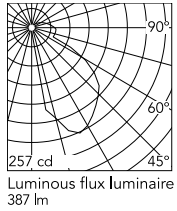

Physical

Colour	Black
Orientation	Fixed
Net weight (kg)	0.95
Package height (mm)	40
Package width (mm)	250
Package length (mm)	250
IP internal	65

Download

[Mounting instructions](#)  ZIP

Photometric Files

[LDT / IES](#)  ZIP

Technical Drawings

[2D](#)  ZIP

[3D](#)  ZIP

Schematic light drawing

Photometric

Lighting type	Direct
Light distribution	Asymmetric
CCT (K)	2700
CRI>	80
Extreme cut off	No

Electrical