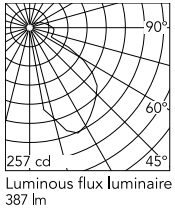

Physical

Colour	Deep Brown
Orientation	Fixed
Net weight (kg)	0.95
Package height (mm)	40
Package width (mm)	250
Package length (mm)	250
IP internal	65

Download

[Mounting instructions](#)  ZIP

Photometric Files

[LDT / IES](#)  ZIP

Technical Drawings

[2D](#)  ZIP

[3D](#)  ZIP

Schematic light drawing

Photometric

Lighting type	Direct
Light distribution	Asymmetric
CCT (K)	2700
CRI>	80
Extreme cut off	No

Electrical