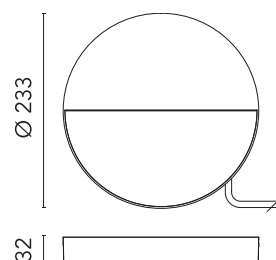

FLOS

FA54200718 Deep Brown

Eclipse

Designed by FLOS Outdoor, 2013

Eclipse 230V LED source included. Electrical power supply 220-240 ON/OFF. Equipped with a 200mm protruding section of neoprene cable and a kit with crimpable connectors and adhesive heat-shrinkable sleeves that guarantee the tightness of the connection.

Are you a professional and your project needs consulting and support?

[BOOK AN APPOINTMENT](#)

Main specifications

EAN	8054793694818
Mounting	Wall
Environments	Outdoor wet location
Light source type	LED
Light sources included	Yes
LED type	Power LED
Number of lamps	1
Power (W)	6
System power (W)	10
Source flux (lm)	739
Lumen Output (lm)	387

Physical

Colour	Deep Brown
Orientation	Fixed
Net weight (kg)	0.95
Package height (mm)	40
Package width (mm)	250
Package length (mm)	250
IP internal	65

Download

[Mounting instructions](#)  ZIP

Photometric Files

[LDT / IES](#)  ZIP

Technical Drawings

[2D](#)  ZIP

[3D](#)  ZIP

Schematic light drawing

Photometric

Lighting type	Direct
Light distribution	Asymmetric
CCT (K)	2700
CRI>	80
Extreme cut off	No

Electrical