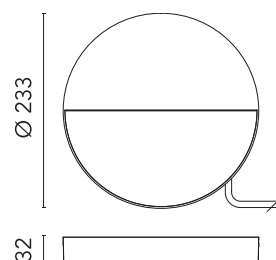

Main specifications

EAN	8054793694801
Mounting	Wall
Light source type	LED
Light sources included	Yes
LED type	Power LED
Number of lamps	1
Power (W)	6
System power (W)	10
Source flux (lm)	739
Lumen Output (lm)	387

Physical

Colour	Forest Green
Orientation	Fixed
Net weight (kg)	0.95
Package height (mm)	40
Package width (mm)	250
Package length (mm)	250
IP internal	65

Download

[Mounting instructions](#) ZIP

Photometric Files

[LDT / IES](#) ZIP

Technical Drawings

[2D](#) ZIP

[3D](#) ZIP