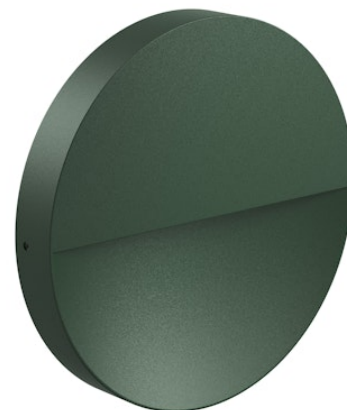

# FLOS

FA54200712 Forest Green

## Eclipse

Designed by FLOS Outdoor, 2013

Eclipse 230V LED source included. Electrical power supply 220-240 ON/OFF. Equipped with a 200mm protruding section of neoprene cable and a kit with crimpable connectors and adhesive heat-shrinkable sleeves that guarantee the tightness of the connection.