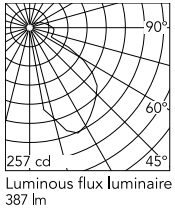

Schematic light drawing

Photometric

Lighting type	Direct
Light distribution	Asymmetric
CCT (K)	2700
CRI>	80
Extreme cut off	No

Electrical

Insulation class	II
Frequency (Hz)	50/60
Main voltage (Vac)	220-240
Power supply	Integrated
Dimmable	No
Power supply type	Non Dimmable
Dimming interface	Not Dimmable
Emergency	No