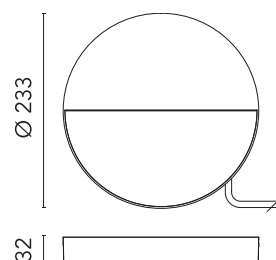

FLOS

FA54200706 Grey

Eclipse

Designed by FLOS Outdoor, 2013

Eclipse 230V LED source included. Electrical power supply 220-240 ON/OFF. Equipped with a 200mm protruding section of neoprene cable and a kit with crimpable connectors and adhesive heat-shrinkable sleeves that guarantee the tightness of the connection.

Are you a professional and your project needs consulting and support?

[BOOK AN APPOINTMENT](#)

Main specifications

EAN	8054793694795
Mounting	Wall
Light source type	LED
Light sources included	Yes
LED type	Power LED
Number of lamps	1
Power (W)	6
System power (W)	10
Source flux (lm)	739
Lumen Output (lm)	387

Physical

Colour	Grey
Orientation	Fixed
Net weight (kg)	0.95
Package height (mm)	40
Package width (mm)	250
Package length (mm)	250
IP internal	65

Download

[Mounting instructions](#) ZIP

Photometric Files

[LDT / IES](#) ZIP