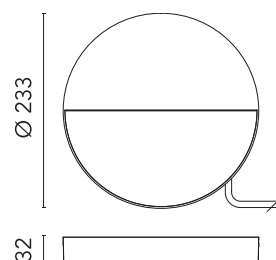

FLOS

FA54200333 Anthracite

Eclipse

Designed by FLOS Outdoor, 2013

Eclipse 230V LED source included. Electrical power supply 220-240 ON/OFF. Equipped with a 200mm protruding section of neoprene cable and a kit with crimpable connectors and adhesive heat-shrinkable sleeves that guarantee the tightness of the connection.

Are you a professional and your project needs consulting and support?

[BOOK AN APPOINTMENT](#)

Main specifications

EAN	8054793694597
Mounting	Wall
Light source type	LED
Light sources included	Yes
LED type	Power LED
Number of lamps	1
Power (W)	6
System power (W)	10
Source flux (lm)	795
Lumen Output (lm)	416

Physical

Colour	Anthracite
Orientation	Fixed
Net weight (kg)	0.95
Package height (mm)	40
Package width (mm)	250
Package length (mm)	250
IP internal	65

Download

[Mounting instructions](#)  ZIP

Photometric Files

[LDT / IES](#)  ZIP

Technical Drawings

[2D](#)  ZIP

[3D](#)  ZIP

Schematic light drawing

h(m)	E(lx)	D(m)
1	218	1.69
2	54	3.38
3	24	5.08
4	14	6.77
5	9	8.46

Luminous flux luminaire
416 lm

Photometric