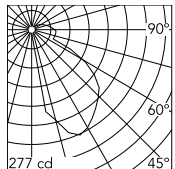

Physical

Colour	Anthracite
Orientation	Fixed
Net weight (kg)	0.95
Package height (mm)	40
Package width (mm)	250
Package length (mm)	250
IP internal	65

Download

[Mounting instructions](#)  ZIP

Photometric Files

[LDT / IES](#)  ZIP

Technical Drawings

[2D](#)  ZIP

[3D](#)  ZIP

Schematic light drawing

h(m)	E(lx)	D(m)
1	218	1.69
2	54	3.38
3	24	5.08
4	14	6.77
5	9	8.46

Luminous flux luminaire
416 lm

Photometric