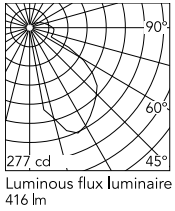

### Physical

Colour	Black
Orientation	Fixed
Net weight (kg)	0.95
Package height (mm)	40
Package width (mm)	250
Package length (mm)	250
IP internal	65

### Photometric Files

[LDT / IES](#)  ZIP

### Technical Drawings

[2D](#)  ZIP

[3D](#)  ZIP

## Schematic light drawing