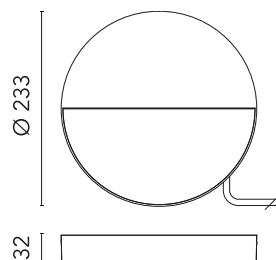

Main specifications

EAN	8054793694580
Mounting	Wall
Light source type	LED
Light sources included	Yes
LED type	Power LED
Number of lamps	1
Power (W)	6
System power (W)	10
Source flux (lm)	795
Lumen Output (lm)	416

Physical

Colour	Black
Orientation	Fixed
Net weight (kg)	0.95
Package height (mm)	40
Package width (mm)	250
Package length (mm)	250
IP internal	65

Download

[Mounting instructions](#) ZIP

Photometric Files

[LDT / IES](#) ZIP

Technical Drawings

[2D](#) ZIP

[3D](#) ZIP