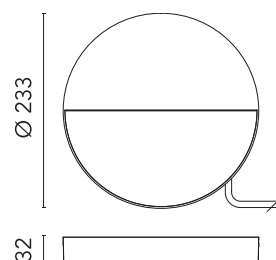

FLOS

FA54200318 Deep Brown

Eclipse

Designed by FLOS Outdoor, 2013

Eclipse 230V LED source included. Electrical power supply 220-240 ON/OFF. Equipped with a 200mm protruding section of neoprene cable and a kit with crimpable connectors and adhesive heat-shrinkable sleeves that guarantee the tightness of the connection.

Are you a professional and your project needs consulting and support?

[BOOK AN APPOINTMENT](#)

Main specifications

EAN	8054793694573
Mounting	Wall
Light source type	LED
Light sources included	Yes
LED type	Power LED
Number of lamps	1
Power (W)	6
System power (W)	10
Source flux (lm)	795
Lumen Output (lm)	416

Physical

Colour	Deep Brown
Orientation	Fixed
Net weight (kg)	0.95
Package height (mm)	40
Package width (mm)	250
Package length (mm)	250
IP internal	65

Download

[Mounting instructions](#)  ZIP

Photometric Files

[LDT / IES](#)  ZIP

Technical Drawings

[2D](#)  ZIP

[3D](#)  ZIP

Schematic light drawing

Photometric

Lighting type	Direct
Light distribution	Asymmetric
CCT (K)	3000
CRI>	80
Extreme cut off	No

Electrical