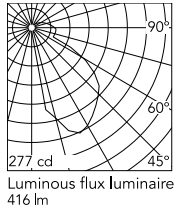

Physical

Colour	Deep Brown
Orientation	Fixed
Net weight (kg)	0.95
Package height (mm)	40
Package width (mm)	250
Package length (mm)	250
IP internal	65

Download

[Mounting instructions](#)  ZIP

Photometric Files

[LDT / IES](#)  ZIP

Technical Drawings

[2D](#)  ZIP

[3D](#)  ZIP

Schematic light drawing

Photometric

Lighting type	Direct
Light distribution	Asymmetric
CCT (K)	3000
CRI>	80
Extreme cut off	No

Electrical