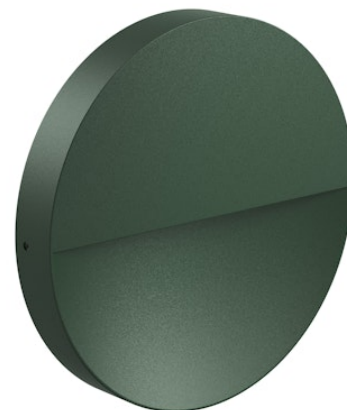

# FLOS

FA54200312 Forest Green

## Eclipse

Designed by FLOS Outdoor, 2013

Eclipse 230V LED source included. Electrical power supply 220-240 ON/OFF. Equipped with a 200mm protruding section of neoprene cable and a kit with crimpable connectors and adhesive heat-shrinkable sleeves that guarantee the tightness of the connection.