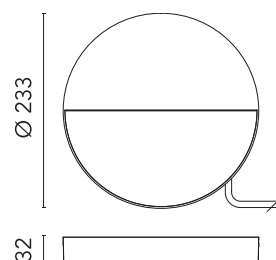

Main specifications

EAN	8054793694566
Mounting	Wall
Light source type	LED
Light sources included	Yes
LED type	Power LED
Number of lamps	1
Power (W)	6
System power (W)	10
Source flux (lm)	795
Lumen Output (lm)	416

Physical

Colour	Forest Green
Orientation	Fixed
Net weight (kg)	0.95
Package height (mm)	40
Package width (mm)	250
Package length (mm)	250
IP internal	65

Download

[Mounting instructions](#) ZIP

Photometric Files

[LDT / IES](#) ZIP

Technical Drawings

[2D](#) ZIP

[3D](#) ZIP