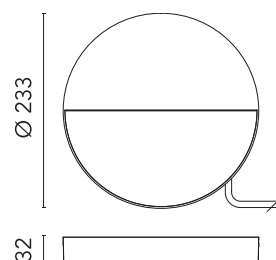

FLOS

FA54200306 Grey

Eclipse

Designed by FLOS Outdoor, 2013

Eclipse 230V LED source included. Electrical power supply 220-240 ON/OFF. Equipped with a 200mm protruding section of neoprene cable and a kit with crimpable connectors and adhesive heat-shrinkable sleeves that guarantee the tightness of the connection.

Are you a professional and your project needs consulting and support?

[BOOK AN APPOINTMENT](#)

Main specifications

EAN	8054793694542
Mounting	Wall
Light source type	LED
Light sources included	Yes
LED type	Power LED
Number of lamps	1
Power (W)	6
System power (W)	10
Source flux (lm)	795
Lumen Output (lm)	416

Physical

Colour	Grey
Orientation	Fixed
Net weight (kg)	0.95
Package height (mm)	40
Package width (mm)	250
Package length (mm)	250
IP internal	65

Download

[Mounting instructions](#)  ZIP

Photometric Files

[LDT / IES](#)  ZIP

Technical Drawings

[2D](#)  ZIP

[3D](#)  ZIP

Schematic light drawing

Beam Angle:	53°		
h(m)	E(lx)	D(m)	
1	218	1.69	
2	54	3.38	
3	24	5.08	
4	14	6.77	
5	9	8.46	

Luminous flux luminaire
416 lm

Photometric

Lighting type	Direct
Light distribution	Asymmetric
CCT (K)	3000
CRI>	80
Extreme cut off	No