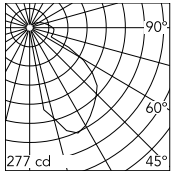

Physical

Colour	Grey
Orientation	Fixed
Net weight (kg)	0.95
Package height (mm)	40
Package width (mm)	250
Package length (mm)	250
IP internal	65

Download

[Mounting instructions](#)  ZIP

Photometric Files

[LDT / IES](#)  ZIP

Technical Drawings

[2D](#)  ZIP

[3D](#)  ZIP

Schematic light drawing

Beam Angle:	53°		
h(m)	E(lx)	D(m)	
1	218	1.69	
2	54	3.38	
3	24	5.08	
4	14	6.77	
5	9	8.46	

Luminous flux luminaire
416 lm

Photometric

Lighting type	Direct
Light distribution	Asymmetric
CCT (K)	3000
CRI>	80
Extreme cut off	No