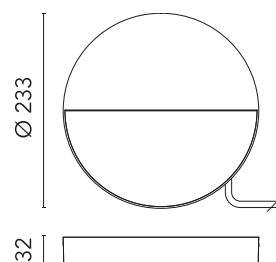

Main specifications

EAN	8054793694528
Mounting	Wall
Light source type	LED
Light sources included	Yes
LED type	Power LED
Number of lamps	1
Power (W)	6
System power (W)	10
Source flux (lm)	835
Lumen Output (lm)	437

Physical

Colour	Anthracite
Orientation	Fixed
Net weight (kg)	0.95
Package height (mm)	40
Package width (mm)	250
Package length (mm)	250
IP internal	65

Download

[Mounting instructions](#) ZIP

Photometric Files

[LDT / IES](#) ZIP

Technical Drawings

[2D](#) ZIP

[3D](#) ZIP