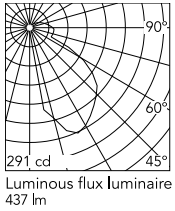

### Physical

Colour	Anthracite
Orientation	Fixed
Net weight (kg)	0.95
Package height (mm)	40
Package width (mm)	250
Package length (mm)	250
IP internal	65

### Photometric Files

[LDT / IES](#)  ZIP

### Technical Drawings

[2D](#)  ZIP

[3D](#)  ZIP

## Schematic light drawing