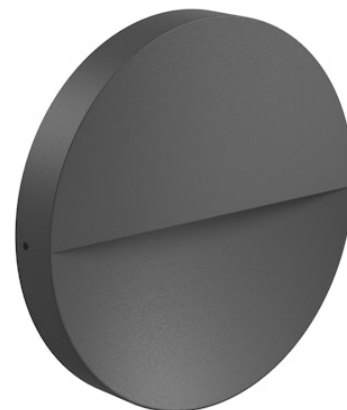

# FLOS

FA54200233 Anthracite

## Eclipse

Designed by FLOS Outdoor, 2013

Eclipse 230V LED source included. Electrical power supply 220-240 ON/OFF. Equipped with a 200mm protruding section of neoprene cable and a kit with crimpable connectors and adhesive heat-shrinkable sleeves that guarantee the tightness of the connection.