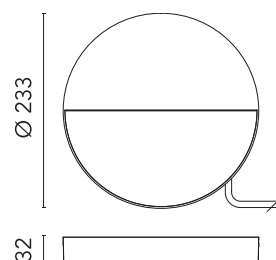

Main specifications

EAN	8054793694511
Mounting	Wall
Light source type	LED
Light sources included	Yes
LED type	Power LED
Number of lamps	1
Power (W)	6
System power (W)	10
Source flux (lm)	835
Lumen Output (lm)	437

Physical

Colour	Black
Orientation	Fixed
Net weight (kg)	0.95
Package height (mm)	40
Package width (mm)	250
Package length (mm)	250
IP internal	65

Download

[Mounting instructions](#) ZIP

Photometric Files

[LDT / IES](#) ZIP

Technical Drawings

[2D](#) ZIP

[3D](#) ZIP