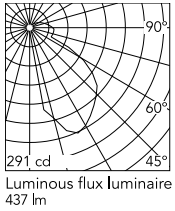

Physical

Colour	Black
Orientation	Fixed
Net weight (kg)	0.95
Package height (mm)	40
Package width (mm)	250
Package length (mm)	250
IP internal	65

Download

[Mounting instructions](#)  ZIP

Photometric Files

[LDT / IES](#)  ZIP

Technical Drawings

[2D](#)  ZIP

[3D](#)  ZIP

Schematic light drawing

h(m)	E(lx)	D(m)
1	229	1.69
2	57	3.38
3	25	5.08
4	14	6.77
5	9	8.46

Luminous flux luminaire
437 lm

Photometric