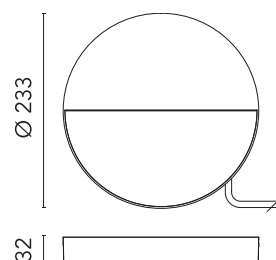

Main specifications

EAN	8054793694504
Mounting	Wall
Light source type	LED
Light sources included	Yes
LED type	Power LED
Number of lamps	1
Power (W)	6
System power (W)	10
Source flux (lm)	835
Lumen Output (lm)	437

Physical

Colour	Deep Brown
Orientation	Fixed
Net weight (kg)	0.95
Package height (mm)	40
Package width (mm)	250
Package length (mm)	250
IP internal	65

Download

[Mounting instructions](#) ZIP

Photometric Files

[LDT / IES](#) ZIP

Technical Drawings

[2D](#) ZIP

[3D](#) ZIP