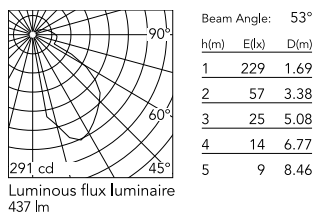

Physical

Colour	Deep Brown
Orientation	Fixed
Net weight (kg)	0.95
Package height (mm)	40
Package width (mm)	250
Package length (mm)	250
IP internal	65

Download

[Mounting instructions](#)  ZIP

Photometric Files

[LDT / IES](#)  ZIP

Technical Drawings

[2D](#)  ZIP

[3D](#)  ZIP

Schematic light drawing

Photometric

Lighting type	Direct
Light distribution	Asymmetric
CCT (K)	4000
CRI>	80
Extreme cut off	No

Electrical