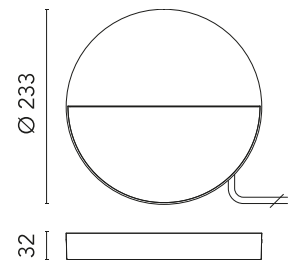

Eclipse 230V LED source included. Electrical power supply 220-240 ON/OFF. Equipped with a 200mm protruding section of neoprene cable and a kit with crimpable connectors and adhesive heat-shrinkable sleeves that guarantee the tightness of the connection.

Are you a professional and your project needs consulting and support?

[BOOK AN APPOINTMENT](#)