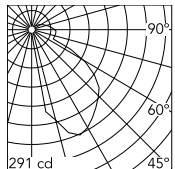

Physical

Colour	Forest Green
Orientation	Fixed
Net weight (kg)	0.95
Package height (mm)	40
Package width (mm)	250
Package length (mm)	250
IP internal	65

Download

[Mounting instructions](#) ZIP

Photometric Files

[LDT / IES](#) ZIP

Technical Drawings

[2D](#) ZIP

[3D](#) ZIP

Schematic light drawing

Beam Angle:	53°		
h(m)	E(lx)	D(m)	
1	229	1.69	
2	57	3.38	
3	25	5.08	
4	14	6.77	
5	9	8.46	

Luminous flux luminaire
437 lm