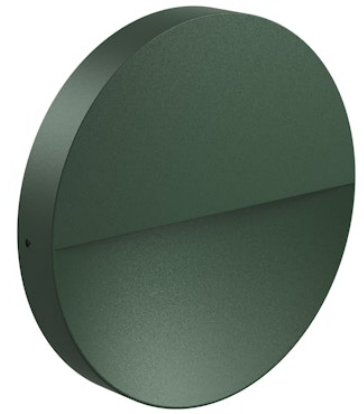

FLOS

FA54200212 Forest Green

Eclipse

Designed by FLOS Outdoor, 2013

Eclipse 230V LED source included. Electrical power supply 220-240 ON/OFF. Equipped with a 200mm protruding section of neoprene cable and a kit with crimpable connectors and adhesive heat-shrinkable sleeves that guarantee the tightness of the connection.

Are you a professional and your project needs consulting and support?

[BOOK AN APPOINTMENT](#)

Main specifications

EAN	8054793694498
Mounting	Wall
Light source type	LED
Light sources included	Yes
LED type	Power LED
Number of lamps	1
Power (W)	6
System power (W)	10
Source flux (lm)	835
Lumen Output (lm)	437

Physical

Colour	Forest Green
Orientation	Fixed
Net weight (kg)	0.95
Package height (mm)	40
Package width (mm)	250
Package length (mm)	250
IP internal	65

Download

[Mounting instructions](#) ZIP

Photometric Files