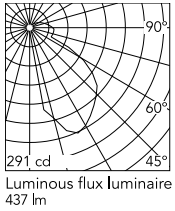

Schematic light drawing

Photometric

Lighting type	Direct
Light distribution	Asymmetric
CCT (K)	4000
CRI>	80
Extreme cut off	No

Electrical

Insulation class	II
Frequency (Hz)	50/60
Main voltage (Vac)	220-240
Power supply	Integrated
Dimmable	No
Power supply type	Non Dimmable
Dimming interface	Not Dimmable
Emergency	No