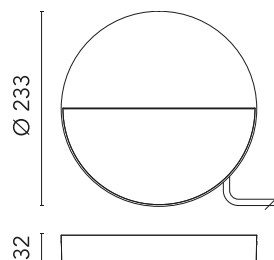

FLOS

FA54200206 Grey

Eclipse

Designed by FLOS Outdoor, 2013

Eclipse 230V LED source included. Electrical power supply 220-240 ON/OFF. Equipped with a 200mm protruding section of neoprene cable and a kit with crimpable connectors and adhesive heat-shrinkable sleeves that guarantee the tightness of the connection.

Are you a professional and your project needs consulting and support?

[BOOK AN APPOINTMENT](#)

Main specifications

EAN	8054793694481
Mounting	Wall
Light source type	LED
Light sources included	Yes
LED type	Power LED
Number of lamps	1
Power (W)	6
System power (W)	10
Source flux (lm)	835
Lumen Output (lm)	437

Physical

Colour	Grey
Orientation	Fixed
Net weight (kg)	0.95
Package height (mm)	40
Package width (mm)	250
Package length (mm)	250
IP internal	65

Download

[Mounting instructions](#)  ZIP

Photometric Files

[LDT / IES](#)  ZIP