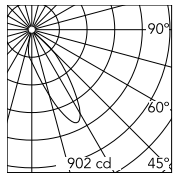

Physical

Colour	Gold
Trim	Yes
Orientation	Fixed
Recessed depth (mm)	81
Spot diameter (mm)	80
Length (mm)	80
Net weight (kg)	0.24
Package height (mm)	90
Package width (mm)	145
Package length (mm)	125
IP internal	20
IP external	54

[Bim](#)  ZIP

Schematic light drawing

Beam Angle: 30°

h(m)	E(lx)	D(m)
1	902	0.67
2	226	1.33
3	100	2.00
4	56	2.67
5	36	3.33

Luminous flux luminaire
567 lm (EXTREME CUT OFF)

Ecodesign and Energy

Labelling

Photometric