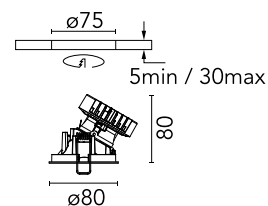

Recessed luminaire with LED light source. Power supply not included. Installation frame not necessary.

Are you a professional and your project needs consulting and support?

[BOOK AN APPOINTMENT](#)