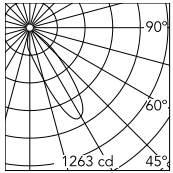

Physical

Colour	Gold
Trim	Yes
Orientation	Fixed
Recessed depth (mm)	81
Spot diameter (mm)	80
Length (mm)	80
Net weight (kg)	0.24
Package height (mm)	90
Package width (mm)	145
Package length (mm)	125
IP internal	20
IP external	54

Download

[Mounting instructions](#)  PDF

[Item information](#)  JPG

Photometric Files

[LDT / IES](#)  ZIP

Technical Drawings

[2D](#)  ZIP

[3D](#)  ZIP

[Bim](#)  ZIP

Schematic light drawing

Beam Angle: 28°		
h(m)	E(lx)	D(m)
1	1263	0.68
2	316	1.36
3	140	2.04
4	79	2.72
5	51	3.40

Luminous flux luminaire
739 lm (EXTREME CUT OFF)

Photometric

Lighting type	Direct, Indirect
Light distribution	Asymmetric
CCT (K)	3000
CRI>	90
McAdam steps (SDCM)	3
LED Life / Failure Ratio	L80B50 > 50.000h (Tc=85°C)
Beam angle C0-180 (°)	28
Beam angle C90-270 (°)	30