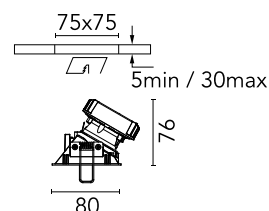

Recessed luminaire with LED light source. Power supply not included. Installation frame not necessary.

Are you a professional and your project needs consulting and support?

[BOOK AN APPOINTMENT](#)