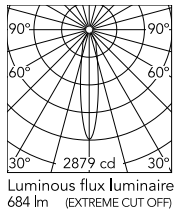

### Physical

Colour	Gold
Trim	Yes
Orientation	Fixed
Recessed depth (mm)	91
Spot diameter (mm)	80
Length (mm)	80
Net weight (kg)	0.24
Package height (mm)	90
Package width (mm)	145
Package length (mm)	125
IP internal	20
IP external	54

### Technical Drawings

[2D](#)  ZIP

[3D](#)  ZIP

[Bim](#)  ZIP

## Schematic light drawing

Beam Angle: 19°

h(m)	E(lx)	D(m)
1	2879	0.33
2	720	0.67
3	320	1.00
4	180	1.33
5	115	1.66

2879 cd