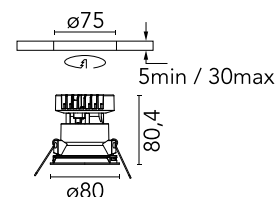

Recessed luminaire with LED light source. Power supply not included. Installation frame not necessary.

Are you a professional and your project needs consulting and support?

[BOOK AN APPOINTMENT](#)