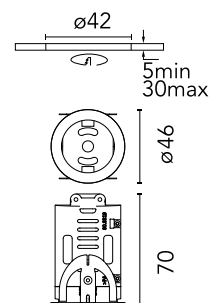

### Physical

Colour	White
Trim	Yes
Orientation	Fixed
Recessed depth (mm)	75
Length (mm)	46
Net weight (kg)	0.2
Package height (mm)	90
Package width (mm)	140
Package length (mm)	105