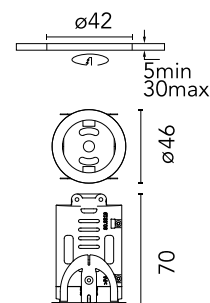

FLOS

08.0661.14 Black

Dots Trim Pre-installation frame. 1L

Are you a professional and your project needs consulting and support?

[BOOK AN APPOINTMENT](#)

Main specifications

Mounting	Ceiling recessed
Environments	Indoor dry location

Physical

Colour	Black
Trim	Yes
Orientation	Fixed
Recessed depth (mm)	75
Length (mm)	46
Net weight (kg)	0.2
Package height (mm)	90
Package width (mm)	140
Package length (mm)	105

Download

[Mounting instructions](#)