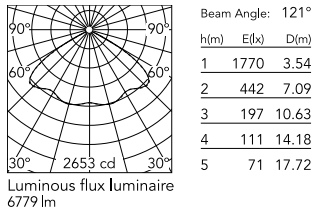

Physical

Colour	Anthracite
Orientation	Fixed
Net weight (kg)	6.7
Package height (mm)	805
Package width (mm)	175
Package length (mm)	150
Package volume (m3)	0.02
IP internal	65

Download

[Mounting instructions](#)  ZIP

Photometric Files

[LDT / IES](#)  ZIP

Technical Drawings

[2D](#)  ZIP

[3D](#)  ZIP

Schematic light drawing

Photometric

Light distribution	Symmetric
CCT (K)	2700
CRI>	80
Beam angle C0-180 (°)	120
Beam angle C90-270 (°)	120
Extreme cut off	No