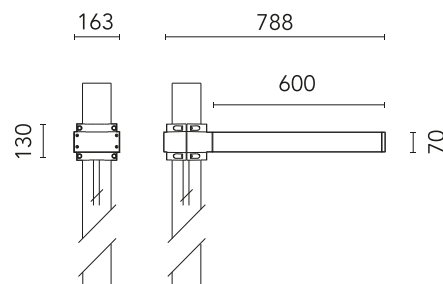

FLOS

FA53910233 Anthracite

Dooku 600 Single Top Pole Ø76 mm Symmetric Optic

Designed by FLOS Outdoor, 2014

LED source included. Integrated power supply 220-240V ON/OFF and dimmable 1-10V or DALI. Fixing bracket included. Equipped with a 400mm protruding neoprene cable section and IP68 connectors. Smart-City version available upon request. Single socket for 76mm diameter post. The post must be ordered separately. Smart-City version available upon request.

Physical

Colour	Anthracite
Orientation	Fixed
Net weight (kg)	6.7
Package height (mm)	805
Package width (mm)	175
Package length (mm)	150
Package volume (m3)	0.02
IP internal	65

Download

[Mounting instructions](#)  ZIP

Accessories & Power Supply

REQUIRED
Pole

FA24833

Pole Ø76 mm h 3500 mm(with
Base)

REQUIRED
Pole

FA25033

Pole Ø76 mm h 3500 mm (+500
mm In-ground)

REQUIRED
Pole

FA24933

Pole Ø76 mm h 4500 mm(with
Base)

REQUIRED
Pole

FA25133

Pole Ø76 mm h 4500 mm (+500
mm In-ground)

OPTIONAL
Accessory

FA990E00A000

S.P.D. (SURGE PROTECTION
DEVICE)