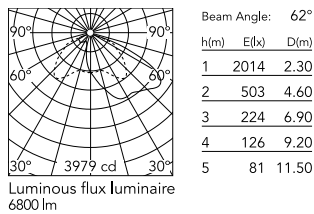

Physical

Colour	Anthracite
Orientation	Fixed
Net weight (kg)	6.7
Package height (mm)	805
Package width (mm)	175
Package length (mm)	150
Package volume (m3)	0.02
IP internal	65

Download

[Mounting instructions](#)  ZIP

Photometric Files

[LDT / IES](#)  ZIP

Technical Drawings

[2D](#)  ZIP

[3D](#)  ZIP

Schematic light drawing

Photometric

Light distribution	Asymmetric
CCT (K)	3000
CRI>	80
Extreme cut off	No