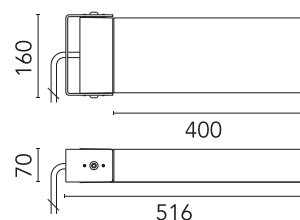

### Main specifications

EAN	8054793682563
Mounting	Wall
Light source type	LED
Light sources included	Yes
LED type	Power LED
Number of lamps	1
Power (W)	34
System power (W)	39
Source flux (lm)	4122
Lumen Output (lm)	3389

### Physical

Colour	Anthracite
Orientation	Adjustable
Longitudinal tilting (°)	90
Net weight (kg)	5.1
Package height (mm)	140
Package width (mm)	535
Package length (mm)	200
Package volume (m3)	0.01
IP internal	65