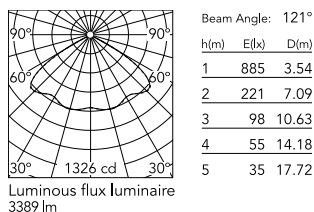

Schematic light drawing

Photometric

Lighting type	Direct
Light distribution	Symmetric
CCT (K)	2700
CRI>	80
Beam angle C0-180 (°)	120
Beam angle C90-270 (°)	120
Extreme cut off	No

Electrical

Insulation class	I
Frequency (Hz)	50/60
Main voltage (Vac)	220-240
Power supply	Integrated
Dimmable	No
Power supply type	Non Dimmable
Dimming interface	Not Dimmable
Emergency	No

Notes

Please check with your referent person in our Front Office if a code modification is needed to meet the required certification compliance

Ecodesign and Energy Labelling

This product contains a light source of energy efficiency class E

Replaceable (LED only) light source by a professional

Replaceable control gear by a professional