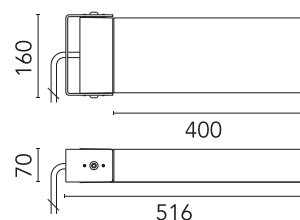

### Main specifications

EAN	8054793682419
Mounting	Wall
Light source type	LED
Light sources included	Yes
LED type	Power LED
Number of lamps	1
Power (W)	34
System power (W)	39
Source flux (lm)	4416
Lumen Output (lm)	3198

### Physical

Colour	Grey
Orientation	Adjustable
Longitudinal tilting (°)	90
Net weight (kg)	5.1
Package height (mm)	140
Package width (mm)	535
Package length (mm)	200
Package volume (m3)	0.01
IP internal	65