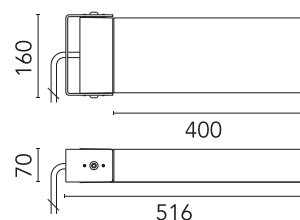

FLOS

FA53907406 Grey

Dooku 400 Wall Symmetric Optic

Designed by FLOS Outdoor, 2014

LED source included. Integrated power supply 220-240V ON/OFF and dimmable 1-10V or DALI. Fixing bracket included. Equipped with a 400mm protruding neoprene cable section and IP68 connectors. Smart-City version available upon request.

Are you a professional and your project needs consulting and support?

[BOOK AN APPOINTMENT](#)

Main specifications

EAN	8054793682341
Mounting	Wall
Light source type	LED
Light sources included	Yes
LED type	Power LED
Number of lamps	1
Power (W)	34
System power (W)	39
Source flux (lm)	4563
Lumen Output (lm)	3752

Physical

Colour	Grey
Orientation	Adjustable
Longitudinal tilting (°)	90
Net weight (kg)	5.1
Package height (mm)	140
Package width (mm)	535
Package length (mm)	200
Package volume (m3)	0.01
IP internal	65