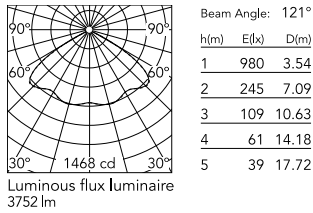

Physical

Colour	Grey
Orientation	Adjustable
Longitudinal tilting (°)	90
Net weight (kg)	5.1
Package height (mm)	140
Package width (mm)	535
Package length (mm)	200
Package volume (m3)	0.01
IP internal	65

Download

[Mounting instructions](#)  ZIP

Photometric Files

[LDT / IES](#)  ZIP

Technical Drawings

[2D](#)  ZIP

[3D](#)  ZIP

Schematic light drawing

Photometric

Lighting type	Direct
Light distribution	Symmetric
CCT (K)	4000
CRI>	80
Beam angle C0-180 (°)	120
Beam angle C90-270 (°)	120
Extreme cut off	No

Electrical

Insulation class	I
Frequency (Hz)	50/60
Main voltage (Vac)	220-240
Power supply	Integrated
Dimmable	No
Power supply type	Non Dimmable
Dimming interface	Not Dimmable
Emergency	No