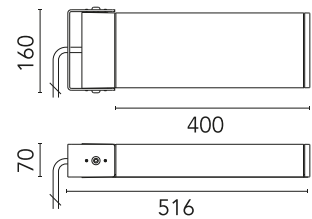

Are you a professional and your project needs consulting and support?

[BOOK AN APPOINTMENT](#)

Main specifications

EAN	8054793682570
Mounting	Wall
Light source type	LED
Light sources included	Yes
LED type	Power LED
Number of lamps	1
Power (W)	34
System power (W)	39
Source flux (lm)	4122
Lumen Output (lm)	3389

Physical

Colour	Anthracite
Orientation	Adjustable
Longitudinal tilting (°)	90
Net weight (kg)	5.1
Package height (mm)	140
Package width (mm)	535
Package length (mm)	200
Package volume (m3)	0.01
IP internal	65