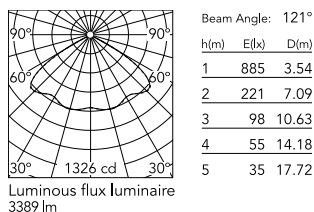

Physical

Colour	Anthracite
Orientation	Adjustable
Longitudinal tilting (°)	90
Net weight (kg)	5.1
Package height (mm)	140
Package width (mm)	535
Package length (mm)	200
Package volume (m3)	0.01
IP internal	65

Download

[Mounting instructions](#)  ZIP

Photometric Files

[LDT / IES](#)  ZIP

Technical Drawings

[2D](#)  ZIP

[3D](#)  ZIP

Schematic light drawing

Photometric

Lighting type	Direct
Light distribution	Symmetric
CCT (K)	2700
CRI>	80
Beam angle C0-180 (°)	120
Beam angle C90-270 (°)	120
Extreme cut off	No

Electrical

Insulation class	I
Frequency (Hz)	50/60
Main voltage (Vac)	220-240
Power supply	Integrated
Dimmable	Yes
Power supply type	Dimmable DALI 1
Dimming interface	Dimmer Integrated
Emergency	No