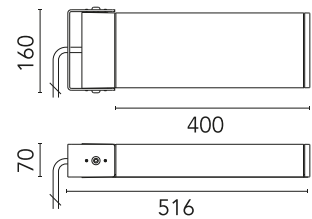

FLOS

FA53907606-300 Grey

Dooku 400 Wall Symmetric Optic Dimmable Dali

Designed by FLOS Outdoor, 2014

LED source included. Integrated power supply 220-240V ON/OFF and dimmable 1-10V or DALI. Fixing bracket included. Equipped with a 400mm protruding neoprene cable section and IP68 connectors. Smart-City version available upon request.

Are you a professional and your project needs consulting and support?

[BOOK AN APPOINTMENT](#)

Main specifications

EAN	8054793682549
Mounting	Wall
Light source type	LED
Light sources included	Yes
LED type	Power LED
Number of lamps	1
Power (W)	34
System power (W)	39
Source flux (lm)	4122
Lumen Output (lm)	3389

Physical

Colour	Grey
Orientation	Adjustable
Longitudinal tilting (°)	90
Net weight (kg)	5.1
Package height (mm)	140
Package width (mm)	535
Package length (mm)	200
Package volume (m3)	0.01
IP internal	65

Beam Angle: 121°

h(m)	E(lx)	D(m)
1	885	3.54
2	221	7.09
3	98	10.63
4	55	14.18
5	35	17.72

Photometric

Lighting type	Direct
Light distribution	Symmetric
CCT (K)	2700
CRI>	80
Beam angle C0-180 (°)	120
Beam angle C90-270 (°)	120
Extreme cut off	No