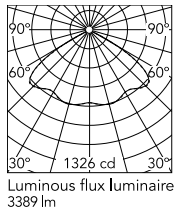

Physical

Colour	Grey
Orientation	Adjustable
Longitudinal tilting (°)	90
Net weight (kg)	5.1
Package height (mm)	140
Package width (mm)	535
Package length (mm)	200
Package volume (m3)	0.01
IP internal	65

Download

[Mounting instructions](#)  ZIP

Photometric Files

[LDT / IES](#)  ZIP

Technical Drawings

[2D](#)  ZIP

[3D](#)  ZIP

Schematic light drawing

Beam Angle: 121°

h(m)	E(lx)	D(m)
1	885	3.54
2	221	7.09
3	98	10.63
4	55	14.18
5	35	17.72

Photometric

Lighting type	Direct
Light distribution	Symmetric
CCT (K)	2700
CRI>	80
Beam angle C0-180 (°)	120
Beam angle C90-270 (°)	120
Extreme cut off	No