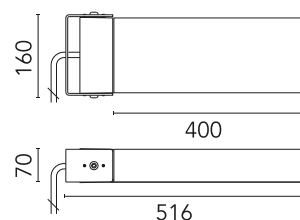

Are you a professional and your project needs consulting and support?

[BOOK AN APPOINTMENT](#)

Main specifications

EAN	8054793682501
Mounting	Wall
Light source type	LED
Light sources included	Yes
LED type	Power LED
Number of lamps	1
Power (W)	34
System power (W)	39
Source flux (lm)	4416
Lumen Output (lm)	3198

Physical

Colour	Anthracite
Orientation	Adjustable
Longitudinal tilting (°)	90
Net weight (kg)	5.1
Package height (mm)	140
Package width (mm)	535
Package length (mm)	200
Package volume (m3)	0.01
IP internal	65