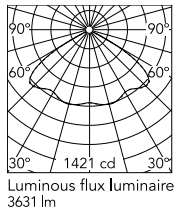

Physical

Colour	Anthracite
Orientation	Adjustable
Longitudinal tilting (°)	90
Net weight (kg)	5.1
Package height (mm)	140
Package width (mm)	535
Package length (mm)	200
Package volume (m3)	0.01
IP internal	65

Download

[Mounting instructions](#)  ZIP

Photometric Files

[LDT / IES](#)  ZIP

Technical Drawings

[2D](#)  ZIP

[3D](#)  ZIP

Schematic light drawing

Photometric

Lighting type	Direct
Light distribution	Symmetric
CCT (K)	3000
CRI>	80
Beam angle C0-180 (°)	120
Beam angle C90-270 (°)	120
Extreme cut off	No

Electrical

Insulation class	I
Frequency (Hz)	50/60
Main voltage (Vac)	220-240
Power supply	Integrated
Dimmable	Yes
Power supply type	Dimmable DALI 1
Dimming interface	Dimmer Integrated
Emergency	No