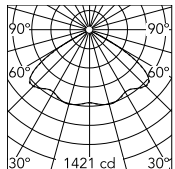

Physical

Colour	Grey
Orientation	Adjustable
Longitudinal tilting (°)	90
Net weight (kg)	5.1
Package height (mm)	140
Package width (mm)	535
Package length (mm)	200
Package volume (m3)	0.01
IP internal	65

Download

[Mounting instructions](#)  ZIP

Photometric Files

[LDT / IES](#)  ZIP

Technical Drawings

[2D](#)  ZIP

[3D](#)  ZIP

Schematic light drawing

Beam Angle: 121°

h(m)	E(lx)	D(m)
1	948	3.54
2	237	7.09
3	105	10.63
4	59	14.18
5	38	17.72

Luminous flux luminaire
3631 lm

Photometric

Lighting type	Direct
Light distribution	Symmetric
CCT (K)	3000
CRI>	80
Beam angle C0-180 (°)	120
Beam angle C90-270 (°)	120
Extreme cut off	No