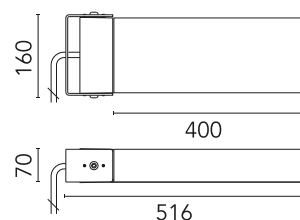

FLOS

FA53907506-300 Grey

Dooku 400 Wall Symmetric Optic Dimmable Dali

Designed by FLOS Outdoor, 2014

LED source included. Integrated power supply 220-240V ON/OFF and dimmable 1-10V or DALI. Fixing bracket included. Equipped with a 400mm protruding neoprene cable section and IP68 connectors. Smart-City version available upon request.

Are you a professional and your project needs consulting and support?

[BOOK AN APPOINTMENT](#)

Main specifications

EAN	8054793682426
Mounting	Wall
Light source type	LED
Light sources included	Yes
LED type	Power LED
Number of lamps	1
Power (W)	34
System power (W)	39
Source flux (lm)	4416
Lumen Output (lm)	3198

Physical

Colour	Grey
Orientation	Adjustable
Longitudinal tilting (°)	90
Net weight (kg)	5.1
Package height (mm)	140
Package width (mm)	535
Package length (mm)	200
Package volume (m3)	0.01
IP internal	65

Beam Angle: 121°

h(m)	E(lx)	D(m)
1	948	3.54
2	237	7.09
3	105	10.63
4	59	14.18
5	38	17.72

Luminous flux luminaire
3631 lm

Photometric

Lighting type	Direct
Light distribution	Symmetric
CCT (K)	3000
CRI>	80
Beam angle C0-180 (°)	120
Beam angle C90-270 (°)	120
Extreme cut off	No