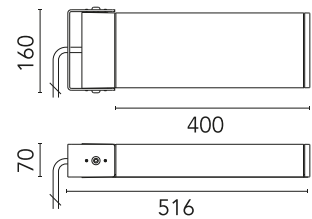

LED source included. Integrated power supply 220-240V ON/OFF and dimmable 1-10V or DALI. Fixing bracket included. Equipped with a 400mm protruding neoprene cable section and IP68 connectors. Smart-City version available upon request.

Are you a professional and your project needs consulting and support?

[BOOK AN APPOINTMENT](#)