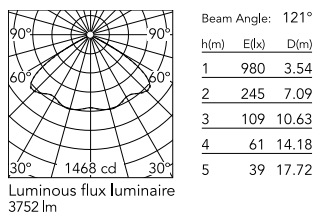

Schematic light drawing

Photometric

Lighting type	Direct
Light distribution	Symmetric
CCT (K)	4000
CRI>	80
Beam angle C0-180 (°)	120
Beam angle C90-270 (°)	120
Extreme cut off	No

Electrical

Insulation class	I
Frequency (Hz)	50/60
Main voltage (Vac)	220-240
Power supply	Integrated
Dimmable	Yes
Power supply type	Dimmable DALI 1
Dimming interface	Dimmer Integrated
Emergency	No