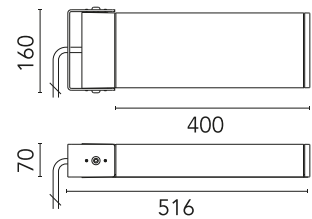

FLOS

FA53907406-300 Grey

Dooku 400 Wall Symmetric Optic Dimmable Dali

Designed by FLOS Outdoor, 2014

LED source included. Integrated power supply 220-240V ON/OFF and dimmable 1-10V or DALI. Fixing bracket included. Equipped with a 400mm protruding neoprene cable section and IP68 connectors. Smart-City version available upon request.

Are you a professional and your project needs consulting and support?

[BOOK AN APPOINTMENT](#)

Main specifications

EAN	8054793682358
Mounting	Wall
Environments	Outdoor wet location
Light source type	LED
Light sources included	Yes
LED type	Power LED
Number of lamps	1
Power (W)	34
System power (W)	39
Source flux (lm)	4563
Lumen Output (lm)	3752

Physical

Colour	Grey
Orientation	Adjustable
Longitudinal tilting (°)	90
Net weight (kg)	5.1
Package height (mm)	140
Package width (mm)	535
Package length (mm)	200
Package volume (m3)	0.01
IP internal	65