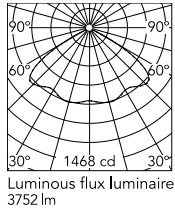

Physical

Colour	Grey
Orientation	Adjustable
Longitudinal tilting (°)	90
Net weight (kg)	5.1
Package height (mm)	140
Package width (mm)	535
Package length (mm)	200
Package volume (m3)	0.01
IP internal	65

Download

[Mounting instructions](#)  ZIP

Photometric Files

[LDT / IES](#)  ZIP

Technical Drawings

[2D](#)  ZIP

[3D](#)  ZIP

Schematic light drawing