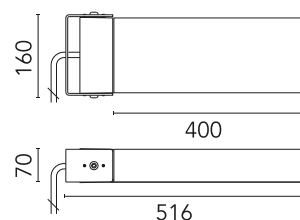

FLOS

FA53907606-310 Grey

Dooku 400 Wall Symmetric Optic Dimmable 1-10V

Designed by FLOS Outdoor, 2014

LED source included. Integrated power supply 220-240V ON/OFF and dimmable 1-10V or DALI. Fixing bracket included. Equipped with a 400mm protruding neoprene cable section and IP68 connectors. Smart-City version available upon request.

Are you a professional and your project needs consulting and support?

[BOOK AN APPOINTMENT](#)

Main specifications

EAN	8054793682556
Mounting	Wall
Light source type	LED
Light sources included	Yes
LED type	Power LED
Number of lamps	1
Power (W)	34
System power (W)	39
Source flux (lm)	4122
Lumen Output (lm)	3389

Physical

Colour	Grey
Orientation	Adjustable
Longitudinal tilting (°)	90
Net weight (kg)	5.1
Package height (mm)	140
Package width (mm)	535
Package length (mm)	200
Package volume (m3)	0.01
IP internal	65