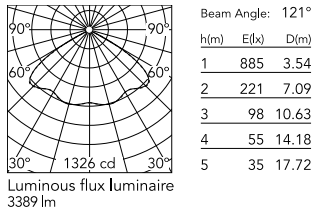

Physical

Colour	Grey
Orientation	Adjustable
Longitudinal tilting (°)	90
Net weight (kg)	5.1
Package height (mm)	140
Package width (mm)	535
Package length (mm)	200
Package volume (m3)	0.01
IP internal	65

Download

[Mounting instructions](#)  ZIP

Photometric Files

[LDT / IES](#)  ZIP

Technical Drawings

[2D](#)  ZIP

[3D](#)  ZIP

Schematic light drawing

Photometric

Lighting type	Direct
Light distribution	Symmetric
CCT (K)	2700
CRI>	80
Beam angle C0-180 (°)	120
Beam angle C90-270 (°)	120
Extreme cut off	No

Electrical

Insulation class	I
Frequency (Hz)	50/60
Main voltage (Vac)	220-240
Power supply	Integrated
Dimmable	Yes
Power supply type	Dimmable 1-10V
Dimming interface	Dimmer Integrated
Emergency	No