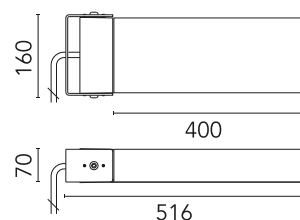

FLOS

FA53907433-310 Anthracite

Dooku 400 Wall Symmetric Optic Dimmable 1-10V

Designed by FLOS Outdoor, 2014

LED source included. Integrated power supply 220-240V ON/OFF and dimmable 1-10V or DALI. Fixing bracket included. Equipped with a 400mm protruding neoprene cable section and IP68 connectors. Smart-City version available upon request.

Are you a professional and your project needs consulting and support?

[BOOK AN APPOINTMENT](#)

Main specifications

EAN	8054793682396
Mounting	Wall
Light source type	LED
Light sources included	Yes
LED type	Power LED
Number of lamps	1
Power (W)	34
System power (W)	39
Source flux (lm)	4563
Lumen Output (lm)	3752

Physical

Colour	Anthracite
Orientation	Adjustable
Longitudinal tilting (°)	90
Net weight (kg)	5.1
Package height (mm)	140
Package width (mm)	535
Package length (mm)	200
Package volume (m3)	0.01
IP internal	65

Beam Angle: 121°

h(m)	E(lx)	D(m)
1	980	3.54
2	245	7.09
3	109	10.63
4	61	14.18
5	39	17.72

Photometric

Lighting type	Direct
Light distribution	Symmetric
CCT (K)	4000
CRI>	80
Beam angle C0-180 (°)	120
Beam angle C90-270 (°)	120
Extreme cut off	No