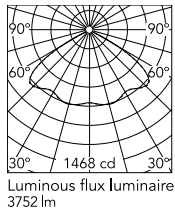

Physical

Colour	Anthracite
Orientation	Adjustable
Longitudinal tilting (°)	90
Net weight (kg)	5.1
Package height (mm)	140
Package width (mm)	535
Package length (mm)	200
Package volume (m3)	0.01
IP internal	65

Download

[Mounting instructions](#)  ZIP

Photometric Files

[LDT / IES](#)  ZIP

Technical Drawings

[2D](#)  ZIP

[3D](#)  ZIP

Schematic light drawing

Beam Angle: 121°

h(m)	E(lx)	D(m)
1	980	3.54
2	245	7.09
3	109	10.63
4	61	14.18
5	39	17.72

Photometric

Lighting type	Direct
Light distribution	Symmetric
CCT (K)	4000
CRI>	80
Beam angle C0-180 (°)	120
Beam angle C90-270 (°)	120
Extreme cut off	No