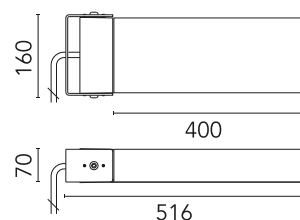

FLOS

FA53907406-310 Grey

Dooku 400 Wall Symmetric Optic Dimmable 1-10V

Designed by FLOS Outdoor, 2014

LED source included. Integrated power supply 220-240V ON/OFF and dimmable 1-10V or DALI. Fixing bracket included. Equipped with a 400mm protruding neoprene cable section and IP68 connectors. Smart-City version available upon request.

Are you a professional and your project needs consulting and support?

[BOOK AN APPOINTMENT](#)

Main specifications

EAN	8054793682365
Mounting	Wall
Light source type	LED
Light sources included	Yes
LED type	Power LED
Number of lamps	1
Power (W)	34
System power (W)	39
Source flux (lm)	4563
Lumen Output (lm)	3752

Physical

Colour	Grey
Orientation	Adjustable
Longitudinal tilting (°)	90
Net weight (kg)	5.1
Package height (mm)	140
Package width (mm)	535
Package length (mm)	200
Package volume (m3)	0.01
IP internal	65