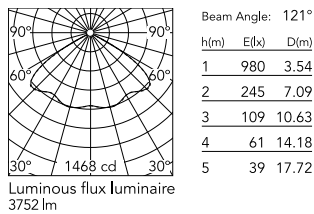

Physical

Colour	Grey
Orientation	Adjustable
Longitudinal tilting (°)	90
Net weight (kg)	5.1
Package height (mm)	140
Package width (mm)	535
Package length (mm)	200
Package volume (m3)	0.01
IP internal	65

Download

[Mounting instructions](#)  ZIP

Photometric Files

[LDT / IES](#)  ZIP

Technical Drawings

[2D](#)  ZIP

[3D](#)  ZIP

Schematic light drawing