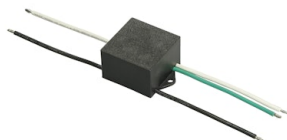

Accessories & Power Supply

REQUIRED
Pole

FA24833

Pole Ø76 mm h 3500 mm(with
Base)

REQUIRED
Pole

FA25033

Pole Ø76 mm h 3500 mm (+500
mm In-ground)

REQUIRED
Pole

FA24933

Pole Ø76 mm h 4500 mm(with
Base)

REQUIRED
Pole

FA25133

Pole Ø76 mm h 4500 mm (+500
mm In-ground)

OPTIONAL
Accessory

FA990E00A000

S.P.D. (SURGE PROTECTION
DEVICE)

OPTIONAL
Accessory

FA116

Base Plate and Fixing Bolts for
Pole Ø 102 mm h 4000/5000 mm
with Base