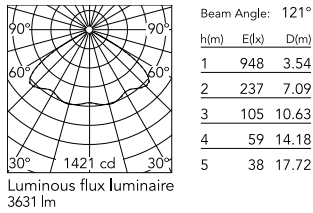

Physical

Colour	Anthracite
Orientation	Fixed
Net weight (kg)	5.28
Package height (mm)	605
Package width (mm)	175
Package length (mm)	150
Package volume (m3)	0.02
IP internal	65

Download

[Mounting instructions](#)  ZIP

Photometric Files

[LDT / IES](#)  ZIP

Technical Drawings

[2D](#)  ZIP

[3D](#)  ZIP

Schematic light drawing

Photometric

Lighting type	Direct
Light distribution	Symmetric
CCT (K)	3000
CRI>	80
Beam angle C0-180 (°)	120
Beam angle C90-270 (°)	120
Extreme cut off	No