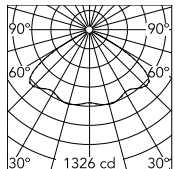

Physical

Colour	Anthracite
Orientation	Fixed
Net weight (kg)	5.28
Package height (mm)	605
Package width (mm)	175
Package length (mm)	150
Package volume (m3)	0.02
IP internal	65

Download

[Mounting instructions](#)  ZIP

Photometric Files

[LDT / IES](#)  ZIP

Technical Drawings

[2D](#)  ZIP

[3D](#)  ZIP

Schematic light drawing

Beam Angle: 121°

h(m)	E(lx)	D(m)
1	885	3.54
2	221	7.09
3	98	10.63
4	55	14.18
5	35	17.72

Luminous flux luminaire
3389 lm

Photometric

Lighting type	Direct
Light distribution	Symmetric
CCT (K)	2700
CRI>	80
Beam angle C0-180 (°)	120
Beam angle C90-270 (°)	120
Extreme cut off	No

Electrical

Insulation class	I
Frequency (Hz)	50/60
Main voltage (Vac)	220-240
Power supply	Integrated
Dimmable	Yes
Dimming interface	Dimmer Integrated
Emergency	No