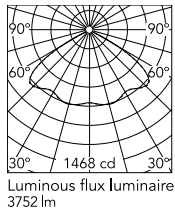

Physical

Colour	Grey
Orientation	Fixed
Net weight (kg)	5.28
Package height (mm)	605
Package width (mm)	175
Package length (mm)	150
Package volume (m3)	0.02
IP internal	65

Download

[Mounting instructions](#)  ZIP

Photometric Files

[LDT / IES](#)  ZIP

Technical Drawings

[2D](#)  ZIP

[3D](#)  ZIP

Schematic light drawing

Beam Angle: 121°

h(m)	E(lx)	D(m)
1	980	3.54
2	245	7.09
3	109	10.63
4	61	14.18
5	39	17.72

Luminous flux luminaire
3752 lm

Photometric

Lighting type	Direct
Light distribution	Symmetric
CCT (K)	4000
CRI>	80
Beam angle C0-180 (°)	120
Beam angle C90-270 (°)	120
Extreme cut off	No

Electrical

Insulation class	I
Frequency (Hz)	50/60
Main voltage (Vac)	220-240
Power supply	Integrated
Dimmable	Yes
Power supply type	Dimmable, Dimmable DALI 1
Dimming interface	Dimmer Integrated
Emergency	No