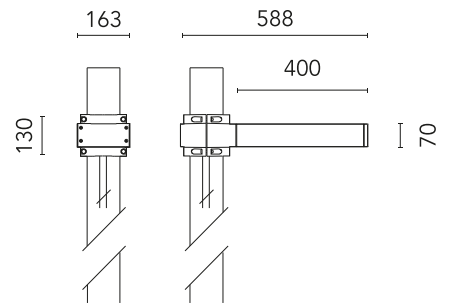

FLOS

FA53903806-300 Grey

Dooku 400 Single Top Pole Ø76 mm Symmetric Optic Dimmable Dali

Designed by FLOS Outdoor, 2014

LED source included. Integrated power supply 220-240V ON/OFF and dimmable 1-10V or DALI. Fixing bracket included. Equipped with a 400mm protruding neoprene cable section and IP68 connectors. Single socket for 76mm diameter post. The post must be ordered separately. Smart-City version available upon request.

Are you a professional and your project needs consulting and support?

[BOOK AN APPOINTMENT](#)

Main specifications

EAN	8054793798011
Mounting	Pole Top
Light source type	LED
Light sources included	Yes
LED type	Power LED
Number of lamps	1
Power (W)	34
System power (W)	39
Source flux (lm)	4563
Lumen Output (lm)	3752

Physical

Colour	Grey
Orientation	Fixed
Net weight (kg)	5.28
Package height (mm)	605
Package width (mm)	175
Package length (mm)	150
Package volume (m3)	0.02
IP internal	65

Download

[Mounting instructions](#)  ZIP

Luminous flux luminaire
3752 lm

Photometric

Lighting type	Direct
Light distribution	Symmetric
CCT (K)	4000
CRI>	80
Beam angle C0-180 (°)	120
Beam angle C90-270 (°)	120
Extreme cut off	No

Electrical

Insulation class	I
Frequency (Hz)	50/60
Main voltage (Vac)	220-240
Power supply	Integrated
Dimmable	Yes
Power supply type	Dimmable, Dimmable DALI 1
Dimming interface	Dimmer Integrated
Emergency	No