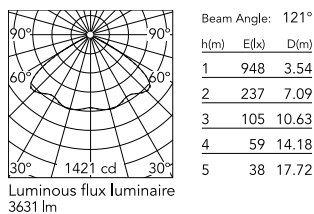

Schematic light drawing

Photometric

Beam angle C0-180 (°) 120

Beam angle C90-270 (°) 120

Extreme cut off No

Electrical

Power supply type Dimmable 0-10V

Emergency No

Notes

Please check with your referent person in our Front Office if a code modification is needed to meet the required certification compliance