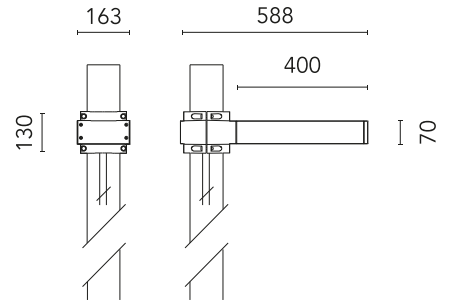

## Dooku 400 Single Top Pole Ø76 mm Symmetric Optic Dimmable 1-10V

Designed by FLOS Outdoor

LED source included. Integrated power supply 220-240V ON/OFF and dimmable 1-10V or DALI. Fixing bracket included. Equipped with a 400mm protruding neoprene cable section and IP68 connectors. Single socket for 76mm diameter post. The post must be ordered separately. Smart-City version available upon request.

### Main specifications

EAN	8054793802015
Mounting	Pole Top
Power (W)	67
Source flux (lm)	18252
Lumen Output (lm)	15010

### Physical

Colour	Anthracite
Orientation	Fixed
Net weight (kg)	13.08
Package height (mm)	605
Package width (mm)	175
Package length (mm)	150
Package volume (m3)	0.02
IP internal	65