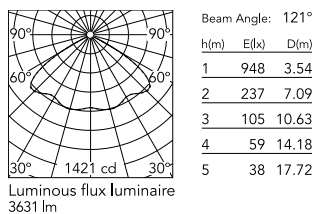

Physical

Colour	Grey
Orientation	Fixed
Net weight (kg)	13.08
Package height (mm)	605
Package width (mm)	175
Package length (mm)	150
Package volume (m3)	0.02
IP internal	65

Download

[Mounting instructions](#)  ZIP

Photometric Files

[LDT / IES](#)  ZIP

Technical Drawings

[2D](#)  ZIP

[3D](#)  ZIP

Schematic light drawing

Photometric

Beam angle C0-180 (°) 120