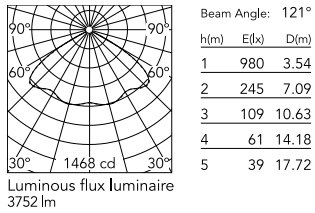

Physical

Colour	Anthracite
Orientation	Fixed
Net weight (kg)	13.08
Package height (mm)	605
Package width (mm)	175
Package length (mm)	150
Package volume (m3)	0.02
IP internal	65

Download

[Mounting instructions](#)  ZIP

Photometric Files

[LDT / IES](#)  ZIP

Technical Drawings

[2D](#)  ZIP

[3D](#)  ZIP

Schematic light drawing

Photometric

Beam angle C0-180 (°) 120