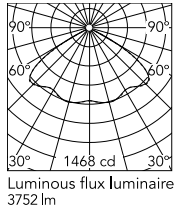

Physical

Colour	Grey
Orientation	Fixed
Net weight (kg)	13.08
Package height (mm)	605
Package width (mm)	175
Package length (mm)	150
Package volume (m3)	0.02
IP internal	65

Download

[Mounting instructions](#)  ZIP

Photometric Files

[LDT / IES](#)  ZIP

Technical Drawings

[2D](#)  ZIP

[3D](#)  ZIP

Schematic light drawing

Beam Angle: 121°

h(m)	E(lx)	D(m)
1	980	3.54
2	245	7.09
3	109	10.63
4	61	14.18
5	39	17.72

Photometric

Beam angle C0-180 (°) 120

Beam angle C90-270 (°) 120

Extreme cut off No

Electrical

Power supply type Dimmable 0-10V

Emergency No

Notes