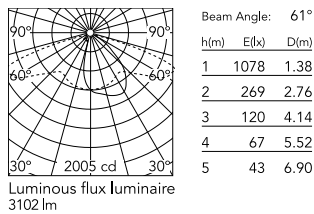

Physical

Colour	Anthracite
Orientation	Fixed
Net weight (kg)	5.28
Package height (mm)	605
Package width (mm)	175
Package length (mm)	150
Package volume (m3)	0.02
IP internal	65

Download

[Mounting instructions](#) ZIP

Photometric Files

[LDT / IES](#) ZIP

Technical Drawings

[2D](#) ZIP

[3D](#) ZIP

Schematic light drawing

Photometric

Lighting type	Direct
Light distribution	Asymmetric
CCT (K)	2700
CRI>	80
Extreme cut off	No