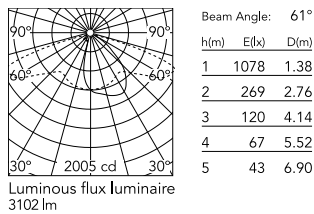

Physical

Colour	Grey
Orientation	Fixed
Net weight (kg)	5.28
Package height (mm)	605
Package width (mm)	175
Package length (mm)	150
Package volume (m3)	0.02
IP internal	65

Download

[Mounting instructions](#)  ZIP

Photometric Files

[LDT / IES](#)  ZIP

Technical Drawings

[2D](#)  ZIP

[3D](#)  ZIP

Schematic light drawing

Photometric

Lighting type	Direct
Light distribution	Asymmetric
CCT (K)	2700
CRI>	80
Extreme cut off	No