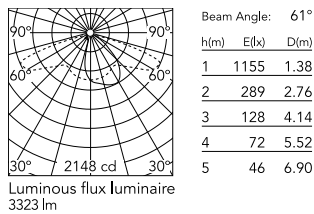

Physical

Colour	Anthracite
Orientation	Fixed
Net weight (kg)	5.28
Package height (mm)	605
Package width (mm)	175
Package length (mm)	150
Package volume (m3)	0.02
IP internal	65

Download

[Mounting instructions](#)  ZIP

Photometric Files

[LDT / IES](#)  ZIP

Technical Drawings

[2D](#)  ZIP

[3D](#)  ZIP

Schematic light drawing

Photometric

Lighting type	Direct
Light distribution	Asymmetric
CCT (K)	3000
CRI>	80
Extreme cut off	No