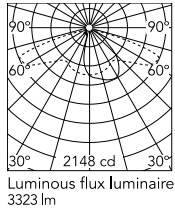

Physical

Colour	Grey
Orientation	Fixed
Net weight (kg)	5.28
Package height (mm)	605
Package width (mm)	175
Package length (mm)	150
Package volume (m3)	0.02
IP internal	65

Download

[Mounting instructions](#)  ZIP

Photometric Files

[LDT / IES](#)  ZIP

Technical Drawings

[2D](#)  ZIP

[3D](#)  ZIP

Schematic light drawing

Photometric

Lighting type	Direct
Light distribution	Asymmetric
CCT (K)	3000
CRI>	80
Extreme cut off	No