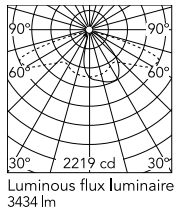

Physical

Colour	Grey
Orientation	Fixed
Net weight (kg)	5.28
Package height (mm)	605
Package width (mm)	175
Package length (mm)	150
Package volume (m3)	0.02
IP internal	65

Download

[Mounting instructions](#)  ZIP

Photometric Files

[LDT / IES](#)  ZIP

Technical Drawings

[2D](#)  ZIP

[3D](#)  ZIP

Schematic light drawing

Photometric

Lighting type	Direct
Light distribution	Asymmetric
CCT (K)	4000
CRI>	80
Extreme cut off	No