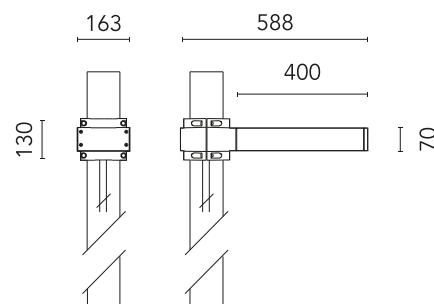

FLOS

FA53908006-300 Grey

Dooku 400 Single Top Pole Ø76 mm Street Optic Dimmable Dali

Designed by FLOS Outdoor, 2014

LED source included. Integrated power supply 220-240V ON/OFF and dimmable 1-10V or DALI. Fixing bracket included. Equipped with a 400mm protruding neoprene cable section and IP68 connectors. Single socket for 76mm diameter post. The post must be ordered separately. Smart-City version available upon request.

Are you a professional and your project needs consulting and support?

[BOOK AN APPOINTMENT](#)

Main specifications

EAN	8054793682624
Mounting	Pole Top
Light source type	LED
Light sources included	Yes
LED type	Power LED
Number of lamps	1
Power (W)	34
System power (W)	39
Source flux (lm)	4122
Lumen Output (lm)	3102

Physical

Colour	Grey
Orientation	Fixed
Net weight (kg)	5.28
Package height (mm)	605
Package width (mm)	175
Package length (mm)	150
Package volume (m3)	0.02
IP internal	65

Download

[Mounting instructions](#)  ZIP

Pole Ø76 mm h 3500 mm (+500
mm In-ground)

REQUIRED
Pole

FA24906

Pole Ø76 mm h 4500 mm(with
Base)

REQUIRED
Pole

FA25106

Pole Ø76 mm h 4500 mm (+500
mm In-ground)

OPTIONAL
Accessory