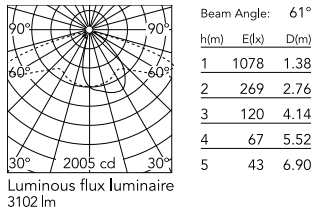

Physical

Colour	Grey
Orientation	Fixed
Net weight (kg)	5.28
Package height (mm)	605
Package width (mm)	175
Package length (mm)	150
Package volume (m3)	0.02
IP internal	65

Download

[Mounting instructions](#)  ZIP

Photometric Files

[LDT / IES](#)  ZIP

Technical Drawings

[2D](#)  ZIP

[3D](#)  ZIP

Schematic light drawing

Photometric

Lighting type	Direct
Light distribution	Asymmetric
CCT (K)	2700
CRI>	80
Extreme cut off	No