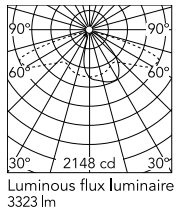

Schematic light drawing

Photometric

Lighting type	Direct
Light distribution	Asymmetric
CCT (K)	3000
CRI>	80
Extreme cut off	No

Electrical

Insulation class	I
Frequency (Hz)	50/60
Main voltage (Vac)	220-240
Power supply	Integrated
Dimmable	Yes
Power supply type	Dimmable DALI 1
Dimming interface	Dimmer Integrated
Emergency	No