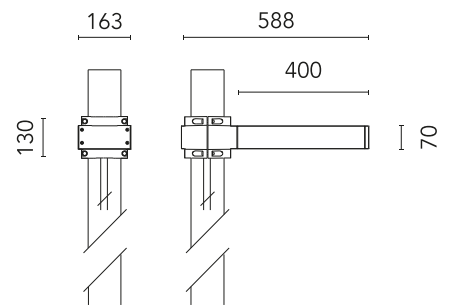

## Dooku 400 Single Top Pole Ø76 mm Street Optic Dimmable Dali

Designed by FLOS Outdoor

LED source included. Integrated power supply 220-240V ON/OFF and dimmable 1-10V or DALI. Fixing bracket included. Equipped with a 400mm protruding neoprene cable section and IP68 connectors. Single socket for 76mm diameter post. The post must be ordered separately. Smart-City version available upon request.

### Main specifications

EAN	8054793802169
Mounting	Pole Top
Power (W)	67
Source flux (lm)	18252
Lumen Output (lm)	15010

### Physical

Colour	Anthracite
Orientation	Fixed
Net weight (kg)	13.09
Package height (mm)	605
Package width (mm)	175
Package length (mm)	150
Package volume (m <sup>3</sup> )	0.02
IP internal	65

## Schematic light drawing

Beam Angle: 61°

h(m)	E(lx)	D(m)
1	1193	1.38
2	298	2.76
3	133	4.14
4	75	5.52
5	48	6.90